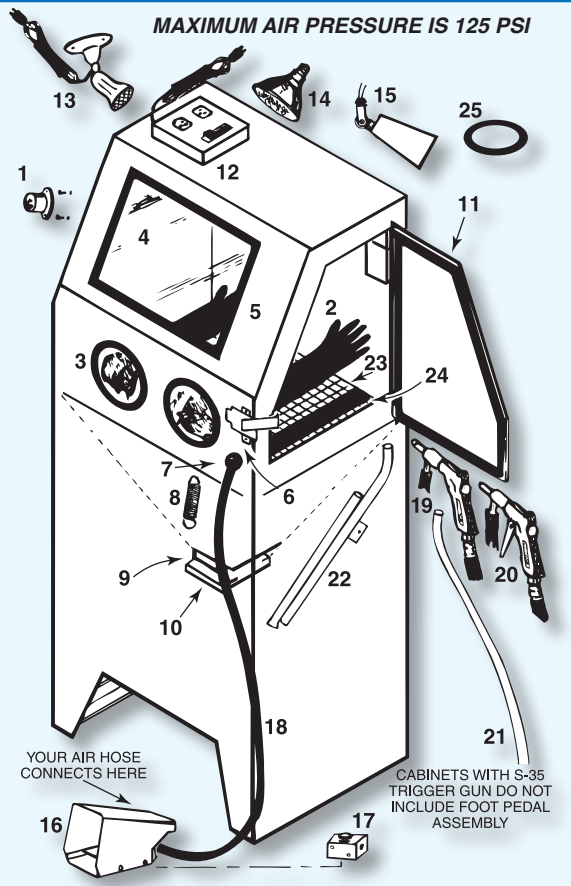

Parts Breakdown for Skat Blast® Cabinets

Item Description	Order #
1 Vacuum Hose Ferrule, bolts to cabinet.....	6010-00
2 24" Gauntlet Type Cabinet Gloves for 22-24" deep cabinets.....	6050-00
24" Left Hand Glove only.....	6050-LH
24" Right Hand Glove only.....	6050-RH
28" Gauntlet Type Cab Gloves for 28"d cabinets.....	6051-00
28" Left Hand Glove only.....	6051-LH
28" Right Hand Glove only.....	6051-RH
32" Gauntlet Type Cab Gloves for 34"d cabinets.....	6052-00
32" Left Hand Glove only.....	6052-LH
32" Right Hand Glove only.....	6052-RH
3 Glove Flange holds cabinet gloves in place, pair.....	6057-04
4 Std Tempered Glass Cab Lens, 12" x 24" x 3/16".....	6101-00
Standard Inner Lens Protector, 10" x 21 3/4", 3 pk, for 12" x 24" cabinet lens.....	6101-03
Med Tempered Glass Cab Lens, 12" x 33" x 3/16".....	6101-10
Medium Inner Lens Protector, 10" x 30 3/4", 3 pk, for 12" x 33" cabinet lens.....	6101-11
XL Tempered Glass Cab Lens, 12" x 45" x 3/16".....	6101-05
XL Inner Lens Protector, 10" x 42 3/4", 3 pk, for 12" x 45" cabinet lens.....	6101-06
Acrylic Cab Lens, 12" x 24" x .220 thick w/inner lens protector. No mtg holes. Fits Model SC-28BT, SC-33 & SC-33V.....	6102-33
Acrylic Cab Lens, 12" x 24" x .220 thick w/inner lens protector. Pre-drilled mtg holes. Fits Model 780-TL & 800-T only.....	6102-24
5 Standard Lens Frame fits 12" x 24" cabinet lens.....	6101-01
Med Lens Frame fits 12" x 33" cab lens (2 pc).....	6101-09
XL Lens Frame fits 12" x 45" cabinet lens (2 pc).....	6101-08
6 Door Latch Assembly.....	6102-01
7 Hose Grommet, fits 1" hole.....	6112-01
8 Trap Door Spring.....	6114-00
9 Trap Door Gasket, adhesive back.....	6203-42
10 Trap Door Assembly, with gasket, less spring.....	6203-02
11 Door Gasket, 3/8" x 1" x 10'L (All except 780-TL, 800-T, SC-33 & SC-33V).....	6217-00
12 Floodlight Assembly with floodlight holder, switch and duplex assembly, gasket and cord, less bulb. Fits 28-32" deep cabinets.....	6258-03
HD Floodlight Assembly with floodlight holder, switch and duplex assembly, gasket and cord, less bulb. Models 1436-1936.....	6258-03HD
13 Floodlight Assy w/mtg. base, 6 ft cord & grommet (Plastic, no switch or bulb). Fits slant top cabinets.....	H-130S
14 LED floodlight, 15w, 1600-1800 lumens (150w equivalent), par 38 outdoor type. Fits 6258-03 & 6258-03HD.....	6258-02LED
15 Floodlight Holder, 115v fits 6258-03 & 6258-03HD.....	6258-01
16 Foot Pedal, complete with air valve.....	6411-00
17 Air Valve, 1/4" female pipe threads.....	6413-00
18 Air Hose, 7 ft long with 1/4" ends (whip hose).....	6412-00
19 Foot-Pedal-Operated Cabinet Gun. Fits foot-pedal operated cabinets.....	C-35-M
20 Trigger-Operated Cabinet Gun. Fits trigger-operated cabinets.....	S-35-M
21 Siphon Hose, 24"L, to either power gun. Fits Model 731, 731-TL, SC-28BT, 780, 780-TL, 781, 800-T, SC-33, SC-32V & SC-33V.....	6500-24
Siphon Hose, 36" long, to either power gun. Fits Model SC-35V, SC-45V, SC-28, SC-28V, SC-34, 850, 850-T, 930, 935, 950, 951, 952, SC-40, 940-DLX, SC-46, 960, 960-DLX, 960-T, 960-SE, 965, 966, SC-58, 970, 970-DLX, 976, and 985.....	6500-00
Siphon Hose, 48" long, to either power gun. Fits Model 979, 9736, 992, 1436, 1500, 1536, 1636, 1836, and 1936.....	6500-04
22 18 1/4"L Pickup Tube Assembly - Model SC-33, SC-32V, SC-33V, 780, 780-TL, 800-T, 930, and 935.....	6442-04
27 1/2"L Pickup Tube Assembly - Fits SC-35V, SC-45V, SC-28, SC-28V, 850, 850-T, SC-34, 950, SC-40, 940-DLX, SC-46, 960, 960-DLX, 960-T, 960-SE, 966, SC-58, 970, 970-DLX, 976, 992, 1400, 1436, 1800, 1836, 1936, (1500 & 1600 before 7/2000). Curved end.....	6442-274
31 1/2"L Pickup Tube Assy - Fits Model 979, 985, 9736, 1536, 1636, (1500 & 1600 after 7/2000). Curved end.....	6442-314